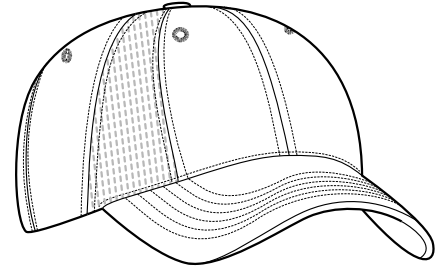

Mesh Insert Cap with Velcro Closure

PORT AUTHORITY®

Front

Back

C866

- * 100% Cotton with 100% Polyester mesh inserts * Structured * Mid-profile
- * eight panel construction * Vecro closure

Finished Measurements in Inches

Size	OSFA
Crown Height	6.4"
Inside Circumference	22"
Bill Length	2.9"
Panel Width	3.94"

Height measured from bottom of Front panel, up seam.
Front panel measured at bottom of panel.

Colors

	Black
	Hunter
	Navy
	Red
	Royal