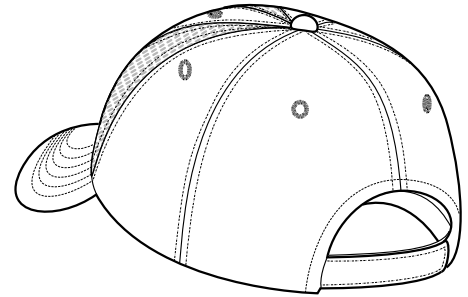

Mesh Insert Cap with Velcro Closure

PORT AUTHORITY®

Front

Back

C866

- * 100% Cotton with 100% Polyester mesh inserts * Structured * Mid-profile
- * eight panel construction * Vecro closure

Finished Measurements in Inches

Size	OSFA
Crown Height	6.4"
Inside Circumference	22"
Bill Length	2.9"
Panel Width	3.94"

Height measured from bottom of Front panel, up seam.
Front panel measured at bottom of panel.

Colors

	Black
	Hunter
	Navy
	Red
	Royal